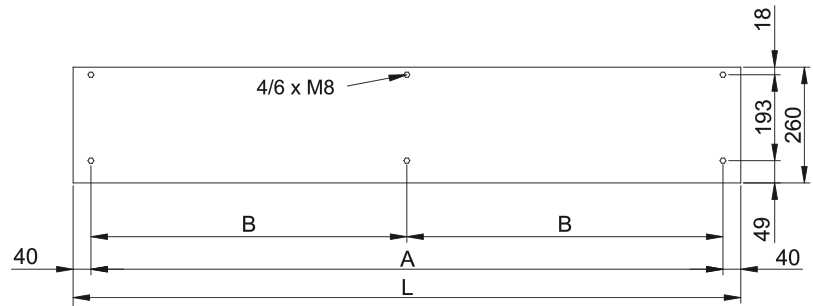

- Specially recommended in applications with extrem cold and/or humidity and/or corrosion conditions.
- Self-supporting casing construction made of galvanized steel plate, finished in structural epoxy-polyester painting white colour RAL9016 as standard. Other colours or stainless steel are available on request.
- Large faceted inlet grille avoiding intensive maintenance. Also available with flat micro-perforated inlet grille, more elegant for commercial doors where heating is not needed.
- Anodized aluminium outlet vanes, airfoil shaped, adjustable from 0 to 15° each side.
- Double-inlet centrifugal fans driven by an external rotor motor and low noise level with special IP55 protection made by: sealed bearings, encapsulate stator and wire sealed with silicone. 5-speed selector.
- Includes IP55 waterproof case for electronic components and transformer and all wire connections, including IP68 press releases.
- IMPORTANT: The electronic and transformer waterproof case cannot be assembled inside the air curtain. The customer should look for a place outside the air curtain. The dimensions of this case are 170x225x150mm.
- Includes Plug&Play control with 7m RJ45 cable and infrared remote control. Optional: Clever control (programmable, automatic, intelligent, energy saving, Modbus RTU for BMS...)

Specifikace

50Hz

Model	Neohříváná	
	Jmenovitý průtok (m³/h)	Doporučená výška instalace (m)
KM 1000 A IP55	1700	2,5-3,5
KM 1500 A IP55	2550	2,5-3,5
KM 2000 A IP55	3400	2,5-3,5
KM 2500 A IP55	4250	2,5-3,5
KM 3000 A IP55	5100	2,5-3,5
KG 1000 A IP55	2400	3-4
KG 1500 A IP55	3200	3-4
KG 2000 A IP55	4800	3-4
KG 2500 A IP55	5600	3-4
KG 3000 A IP55	6400	3-4

Rozměry

L	A	B
1000	920	-
1500	1420	710
2000	1920	960
2500	2420	1210
3000	2920	1460