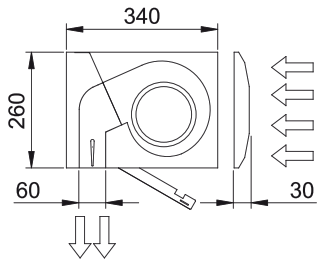

- Specially recommended in applications with extrem cold and/or humidity and/or corrosion conditions.
- Self-supporting casing construction made of galvanized steel plate, finished in structural epoxy-polyester painting white colour RAL9016 as standard. Other colours or stainless steel are available on request.
- Large faceted inlet grille avoiding intensive maintenance. Also available with flat micro-perforated inlet grille, more elegant for commercial doors where heating is not needed.
- Anodized aluminium outlet vanes, airfoil shaped, adjustable from 0 to 15° each side.
- Double-inlet centrifugal fans driven by an external rotor motor and low noise level with special IP55 protection made by: sealed bearings, encapsulate stator and wire sealed with silicone. 5-speed selector.
- Includes IP55 waterproof case for electronic components and transformer and all wire connections, including IP68 press releases.
- IMPORTANT: The electronic and transformer waterproof case cannot be assembled inside the air curtain. The customer should look for a place outside the air curtain. The dimensions of this case are 170x225x150mm.
- Includes Plug&Play control with 7m RJ45 cable and infrared remote control. Optional: Clever control (programmable, automatic, intelligent, energy saving, Modbus RTU for BMS...)

## Specifikace

50Hz

Model	Neohříváná	
	Jmenovitý průtok (m³/h)	Doporučená výška instalace (m)
KM 1000 A IP55	1700	2,5-3,5
KM 1500 A IP55	2550	2,5-3,5
KM 2000 A IP55	3400	2,5-3,5
KM 2500 A IP55	4250	2,5-3,5
KM 3000 A IP55	5100	2,5-3,5
KG 1000 A IP55	2400	3-4
KG 1500 A IP55	3200	3-4
KG 2000 A IP55	4800	3-4
KG 2500 A IP55	5600	3-4
KG 3000 A IP55	6400	3-4

Rozměry

L	A	B
1000	920	-
1500	1420	710
2000	1920	960
2500	2420	1210
3000	2920	1460