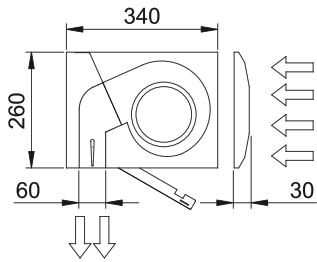

- Specially recommended in applications with extrem cold and/or humidity and/or corrosion conditions.
- Self-supporting casing construction made of galvanized steel plate, finished in structural epoxy-polyester painting white colour RAL9016 as standard. Other colours or stainless steel are available on request.
- Large faceted inlet grille avoiding intensive maintenance. Also available with flat micro-perforated inlet grille, more elegant for commercial doors where heating is not needed.
- Anodized aluminium outlet vanes, airfoil shaped, adjustable from 0 to 15° each side.
- Double-inlet centrifugal fans driven by an external rotor motor and low noise level with special IP55 protection made by: sealed bearings, encapsulate stator and wire sealed with silicone. 5-speed selector.
- Includes IP55 waterproof case for electronic components and transformer and all wire connections, including IP68 press releases.
- IMPORTANT: The electronic and transformer waterproof case cannot be assembled inside the air curtain. The customer should look for a place outside the air curtain. The dimensions of this case are 170x225x150mm.
- Includes Plug&Play control with 7m RJ45 cable and infrared remote control. Optional: Clever control (programmable, automatic, intelligent, energy saving, Modbus RTU for BMS...)

Specifikace

50Hz

Model	Neohříváná	
	Jmenovitý průtok (m³/h)	Doporučená výška instalace (m)
KM 1000 A IP55	1700	2,5-3,5
KM 1500 A IP55	2550	2,5-3,5
KM 2000 A IP55	3400	2,5-3,5
KM 2500 A IP55	4250	2,5-3,5
KM 3000 A IP55	5100	2,5-3,5
KG 1000 A IP55	2400	3-4
KG 1500 A IP55	3200	3-4
KG 2000 A IP55	4800	3-4
KG 2500 A IP55	5600	3-4
KG 3000 A IP55	6400	3-4

Rozměry

L	A	B
1000	920	-
1500	1420	710
2000	1920	960
2500	2420	1210
3000	2920	1460