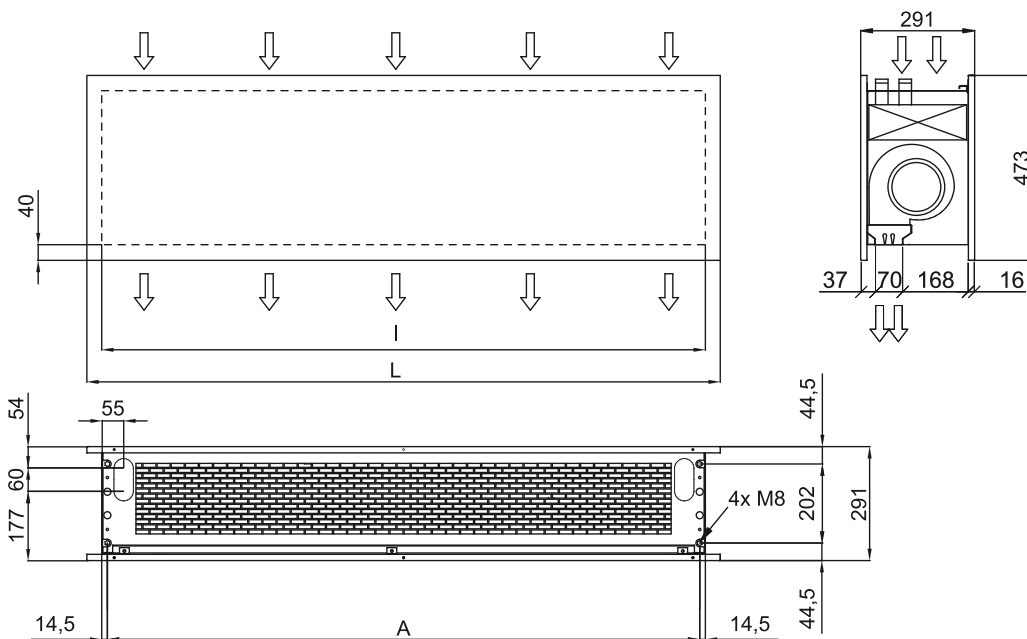

60Hz

Tepelné čerpadlo - DX 1:1

Model	(m ³ /h)	(m)
ZEN ECG 1000 DX10-DA	5/8" - 3/8"	
ZEN ECG 1500 DX13-DA	5/8" - 3/8"	
ZEN ECG 1500 DX15-DA	5/8" - 3/8"	
ZEN ECG 2000 DX22-DA	3/4" - 3/8"	
ZEN ECG 2500 DX25-DA	3/4" - 3/8"	
ZEN ECG 2500 DX29-DA	7/8" - 1/2"	

Tepelné čerpadlo - VRV

Model	(m ³ /h)	(m)
ZEN ECG 1000 VRV10-DA	5/8" - 3/8"	
ZEN ECG 1500 VRV13-DA	5/8" - 3/8"	
ZEN ECG 1500 VRV15-DA	5/8" - 3/8"	
ZEN ECG 2000 VRV20-DA	3/4" - 3/8"	
ZEN ECG 2000 VRV24-DA	3/4" - 3/8"	
ZEN ECG 2500 VRV25-DA	3/4" - 3/8"	
ZEN ECG 2500 VRV29-DA	7/8" - 3/8"	

Rozměry

	L	I	A
Zen 1000	1220	1140	1115
Zen 1500	1620	1544	1515
Zen 2000	2120	2044	2015
Zen 2500	2620	2544	2515