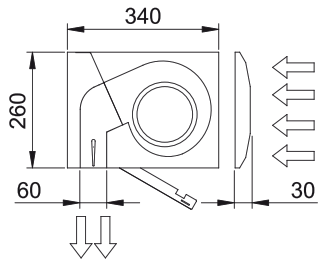

- Specially recommended in applications with extrem cold and/or humidity and/or corrosion conditions.
- Self-supporting casing construction made of galvanized steel plate, finished in structural epoxy-polyester painting white colour RAL9016 as standard. Other colours or stainless steel are available on request.
- Large faceted inlet grille avoiding intensive maintenance. Also available with flat micro-perforated inlet grille, more elegant for commercial doors where heating is not needed.
- Anodized aluminium outlet vanes, airfoil shaped, adjustable from 0 to 15° each side.
- Double-inlet centrifugal fans driven by an external rotor motor and low noise level with special IP55 protection made by: sealed bearings, encapsulate stator and wire sealed with silicone. 5-speed selector.
- Includes IP55 waterproof case for electronic components and transformer and all wire connections, including IP68 press releases.
- IMPORTANT: The electronic and transformer waterproof case cannot be assembled inside the air curtain. The customer should look for a place outside the air curtain. The dimensions of this case are 170x225x150mm.
- Includes Plug&Play control with 7m RJ45 cable and infrared remote control. Optional: Clever control (programmable, automatic, intelligent, energy saving, Modbus RTU for BMS...)

## Specifikace

50Hz

Model	Neohříváná	
	Jmenovitý průtok (m³/h)	Doporučená výška instalace (m)
KM 1000 A IP55	1700	2,5-3,5
KM 1500 A IP55	2550	2,5-3,5
KM 2000 A IP55	3400	2,5-3,5
KM 2500 A IP55	4250	2,5-3,5
KM 3000 A IP55	5100	2,5-3,5
KG 1000 A IP55	2400	3-4
KG 1500 A IP55	3200	3-4
KG 2000 A IP55	4800	3-4
KG 2500 A IP55	5600	3-4
KG 3000 A IP55	6400	3-4

Rozměry

L	A	B
1000	920	-
1500	1420	710
2000	1920	960
2500	2420	1210
3000	2920	1460