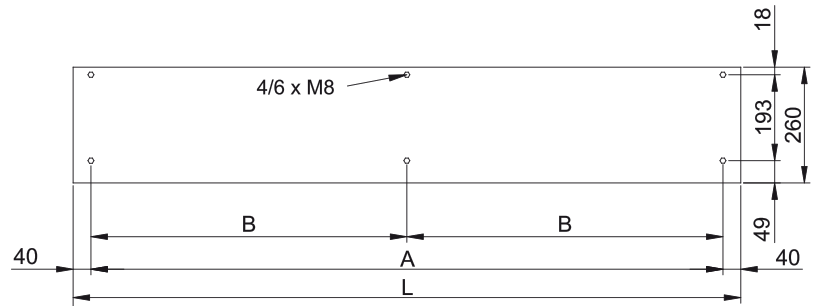

- Specially recommended in applications with extrem cold and/or humidity and/or corrosion conditions.
- Self-supporting casing construction made of galvanized steel plate, finished in structural epoxy-polyester painting white colour RAL9016 as standard. Other colours or stainless steel are available on request.
- Large faceted inlet grille avoiding intensive maintenance. Also available with flat micro-perforated inlet grille, more elegant for commercial doors where heating is not needed.
- Anodized aluminium outlet vanes, airfoil shaped, adjustable from 0 to 15° each side.
- Double-inlet centrifugal fans driven by an external rotor motor and low noise level with special IP55 protection made by: sealed bearings, encapsulate stator and wire sealed with silicone. 5-speed selector.
- Includes IP55 waterproof case for electronic components and transformer and all wire connections, including IP68 press releases.
- IMPORTANT: The electronic and transformer waterproof case cannot be assembled inside the air curtain. The customer should look for a place outside the air curtain. The dimensions of this case are 170x225x150mm.
- Includes Plug&Play control with 7m RJ45 cable and infrared remote control. Optional: Clever control (programmable, automatic, intelligent, energy saving, Modbus RTU for BMS...)

## Specifikace

50Hz

Model	Neohříváná	
	Jmenovitý průtok (m³/h)	Doporučená výška instalace (m)
KM 1000 A IP55	1700	2,5-3,5
KM 1500 A IP55	2550	2,5-3,5
KM 2000 A IP55	3400	2,5-3,5
KM 2500 A IP55	4250	2,5-3,5
KM 3000 A IP55	5100	2,5-3,5
KG 1000 A IP55	2400	3-4
KG 1500 A IP55	3200	3-4
KG 2000 A IP55	4800	3-4
KG 2500 A IP55	5600	3-4
KG 3000 A IP55	6400	3-4

Rozměry

L	A	B
1000	920	-
1500	1420	710
2000	1920	960
2500	2420	1210
3000	2920	1460